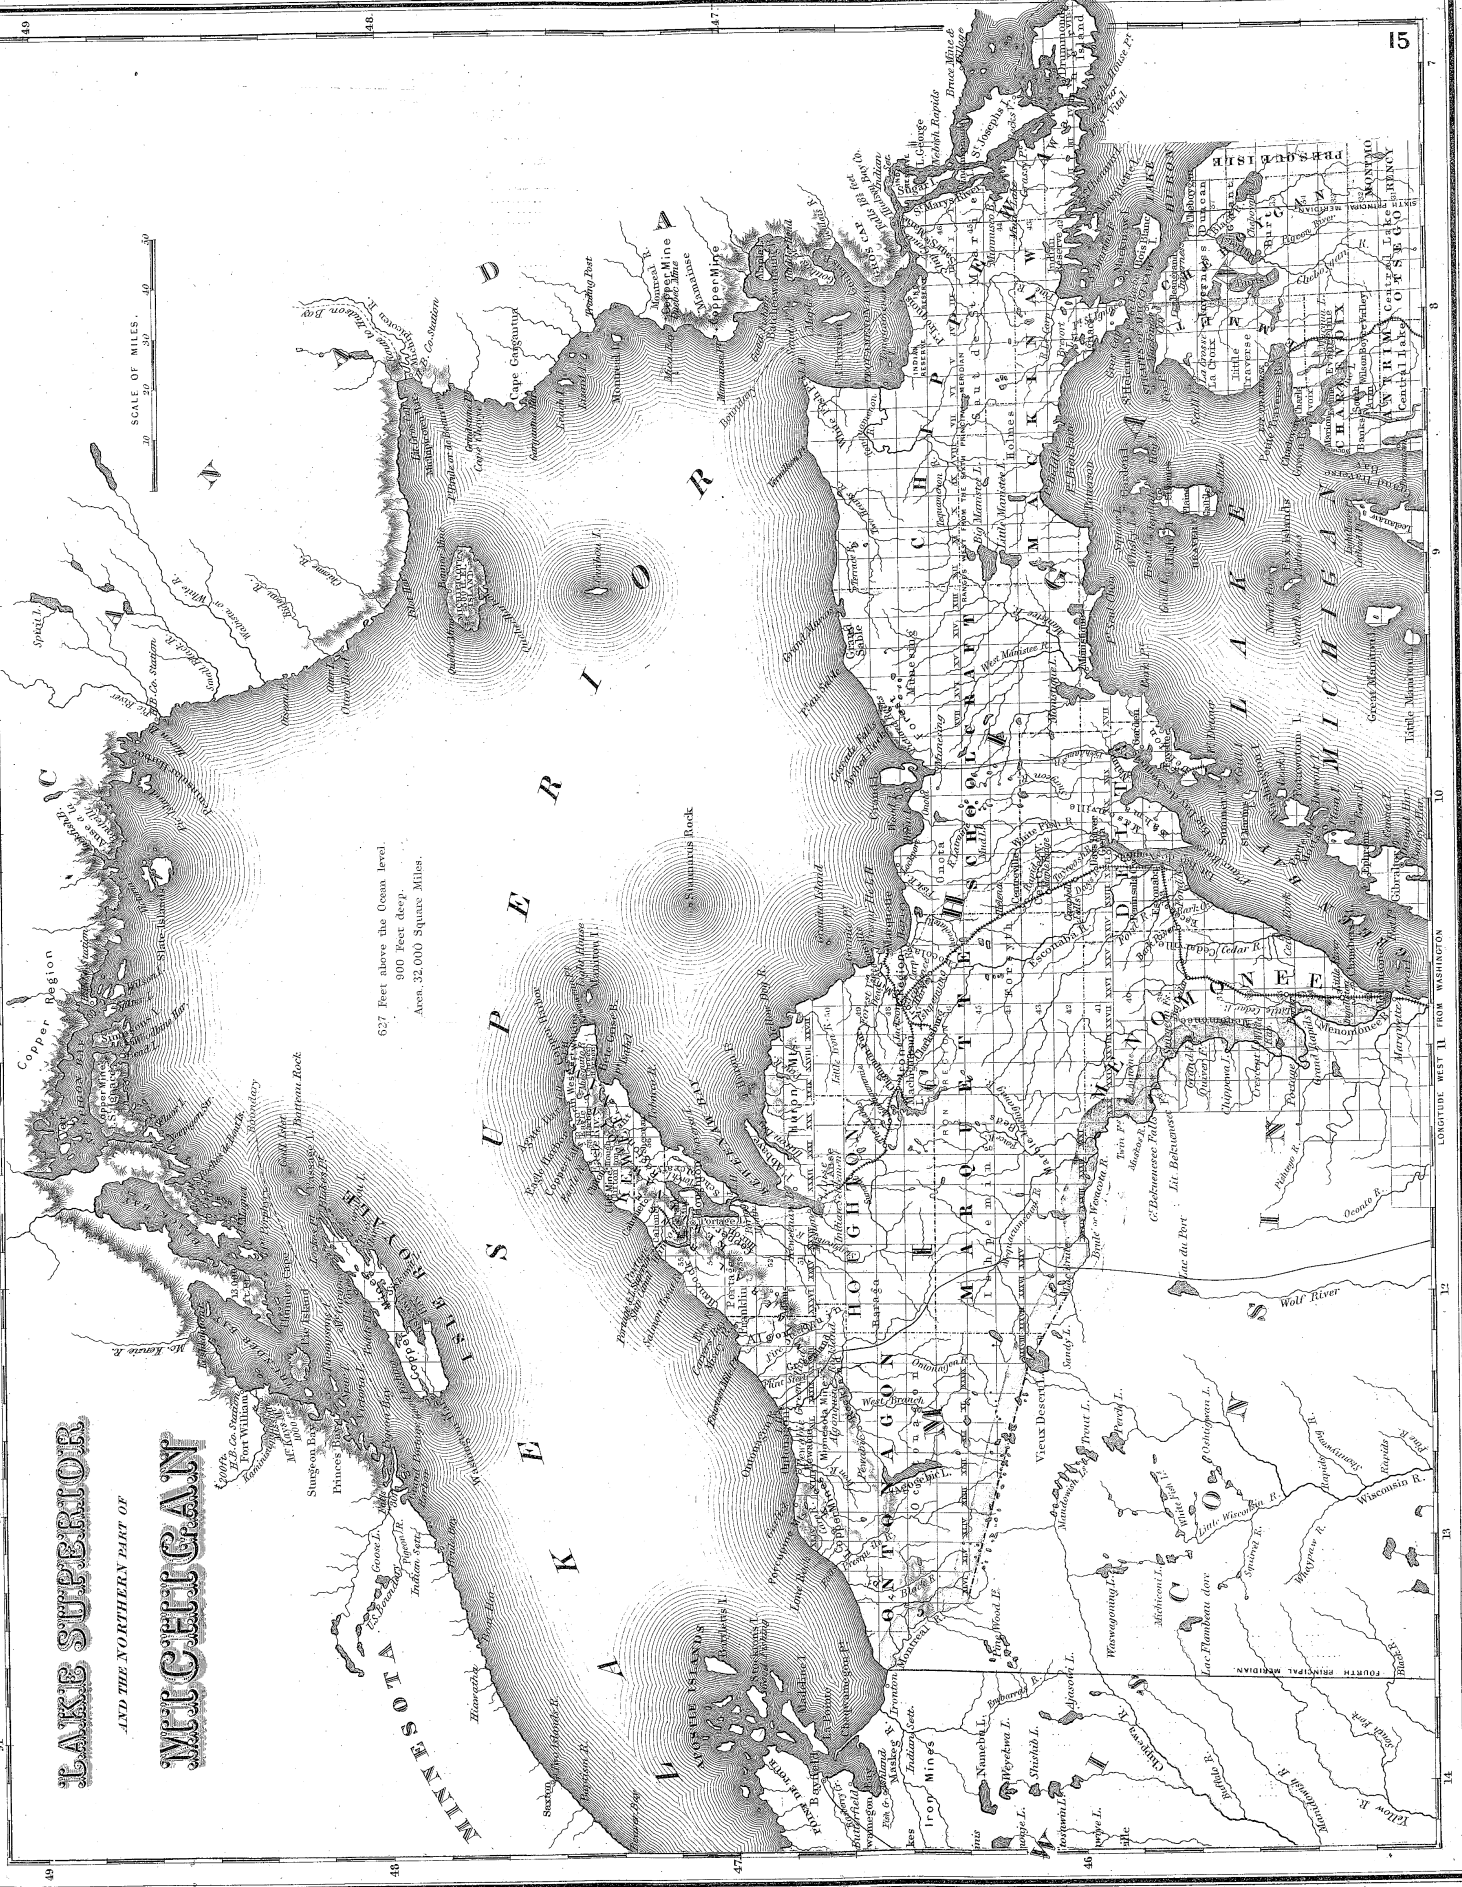

84
85
86
87
88
89
90
91

LAKE SUPERIOR AND THE NORTHERN PART OF MICHIGAN

627 Feet above the Ocean level.
900 Feet deep.
Area, 32,000 Square Miles.

49
48
47
46
45
44
43
42
41
40
39
38
37
36
35
34
33
32
31
30
29
28
27
26
25
24
23
22
21
20
19
18
17
16
15
14
13
12
11
10
9
8
7
6
5
4
3
2
1